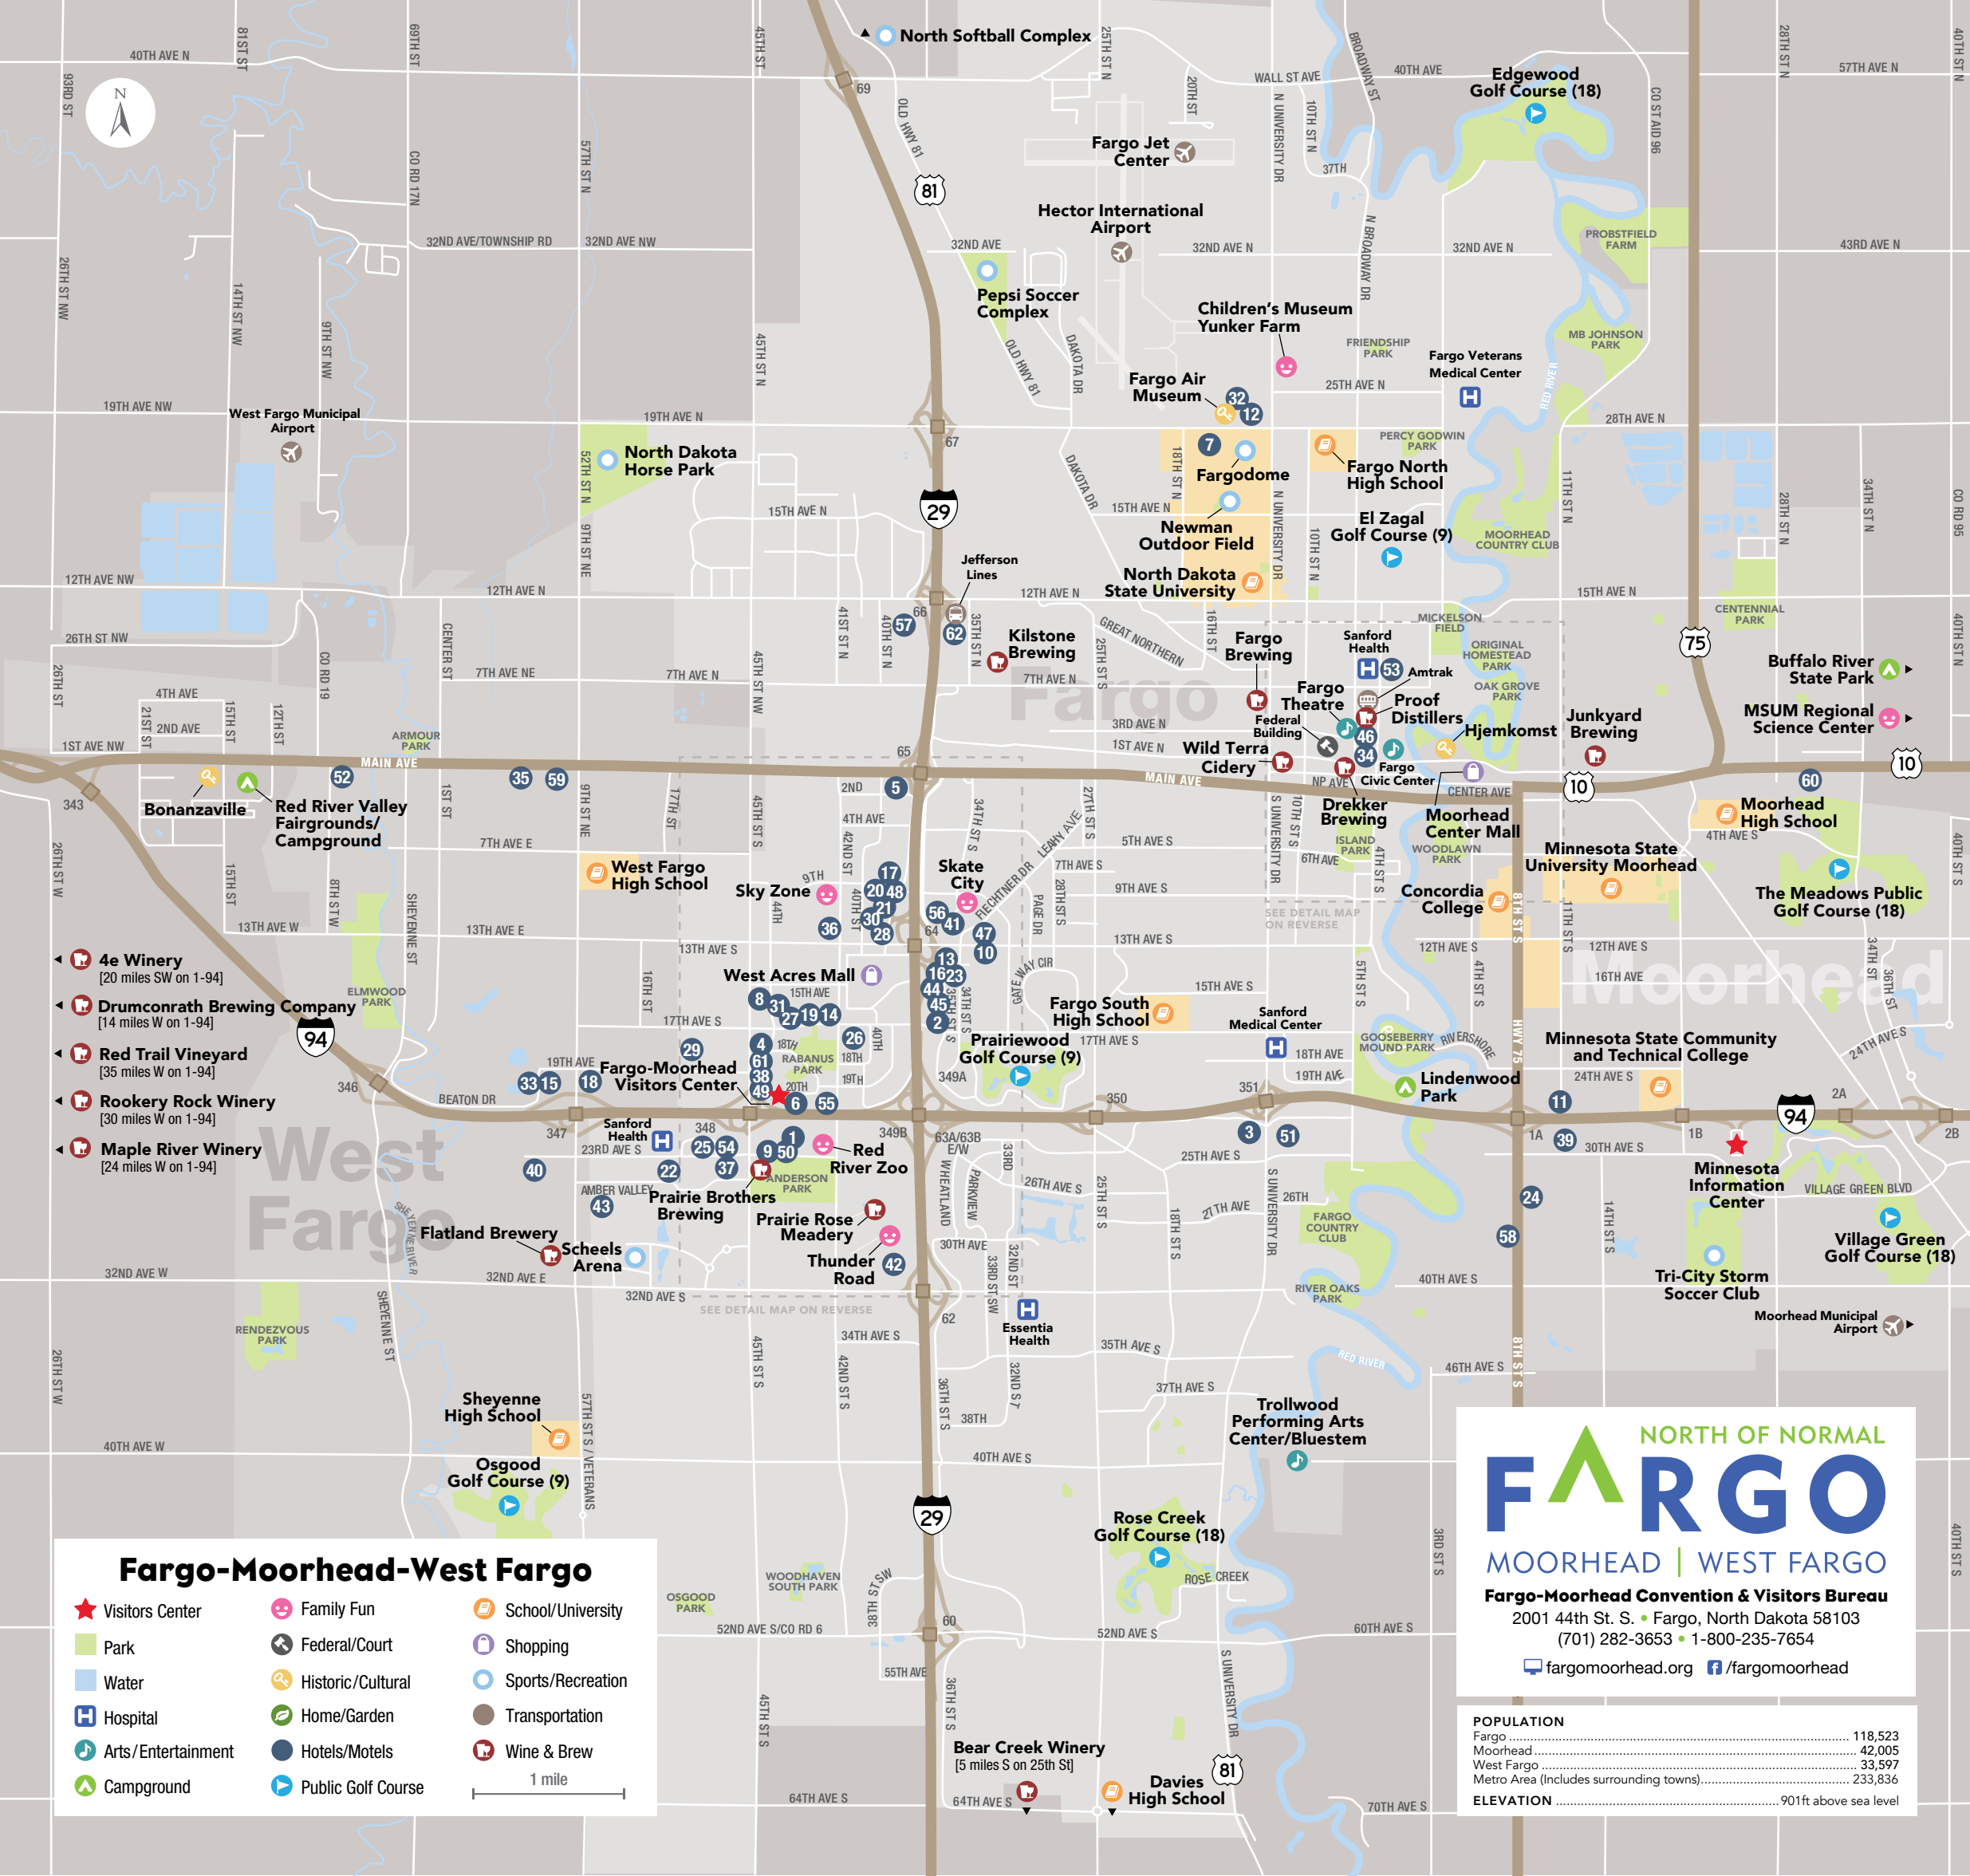

Fargo-Moorhead-West Fargo

- ★ Visitors Center
- 🌳 Park
- 💧 Water
- H Hospital
- 🎭 Arts/Entertainment
- 🏕️ Campground
- 👨‍👩‍👧‍👦 Family Fun
- 🏛️ Federal/Court
- 🏛️ Historic/Cultural
- 🌿 Home/Garden
- 🏠 Public Golf Course
- 🎓 School/University
- 🛍️ Shopping
- 🏃 Sports/Recreation
- 🚗 Transportation
- 🍷 Wine & Brew